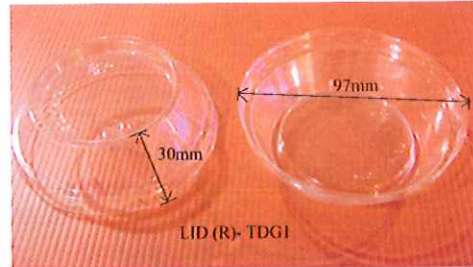

PRODUCT DATA SHEET

Product Code : CP 150 (CUP ONLY)

Product Name : 190cc Dessert Glass ✓

Raw Material Used : Polypropylene (PS) ✓

Colour : Clear

Product Dimensions : Diameter - 94mm  
: Height - 56mm

Packing : +/-25 pcs x 24 pkts ✓

Carton Dimension : 594mm x 384mm x 416mm ✓

Net Weight / piece : +/- 10.2 gramme

Food Contact Compliances : Complies with the overall migration requirements stated in European Commission Regulation (EU) No 10/2011 and its amendments, and also US FDA 21 CFR 177.1520. ✓

**PRODUCT DATA SHEET**

- Product Code : LID (R) - TDG 1 ,
- Product Name : Raised Lid for TDG-1 Dessert Glass ,
- Raw Material Used : Polyethylene Terephthalate (PET) ,
- Colour : Clear ,
- Product Dimensions : Dia : 97mm ,  
: Length : 30mm ,
- Packing : +/-100 pcs x 20 pkts ,
- Carton Dimension : 483mm x 432mm x 385mm ,
- Net Weight / piece : +/- 3.2gramme ,
- Food Contact Compliances : Complies with the overall migration requirements stated in European Commission Regulation (EU) No 10/2011 and its amendments. ,

**PRODUCT DATA SHEET**

Product Code : TDG 1 (CUP ONLY)

Product Name : 170cc Dessert Glass

Raw Material Used : Polypropylene (PP)

Colour : Clear

Product Dimensions : Diameter - 94mm  
: Height - 56mm

Packing : +/-10 pcs x 50 pkts