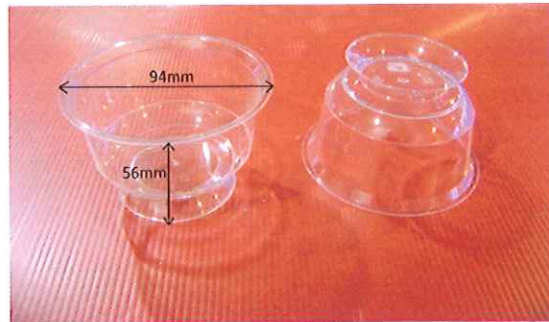

PRODUCT DATA SHEET

Product Code : CP 150 (CUP ONLY)

Product Name : 190cc Dessert Glass ✓

Raw Material Used : Polypropylene (PS) ✓

Colour : Clear

Product Dimensions : Diameter - 94mm  
: Height - 56mm

Packing : +/-25 pcs x 24 pkts ✓

Carton Dimension : 594mm x 384mm x 416mm ✓

Net Weight / piece : +/- 10.2 gramme

Food Contact Compliances : Complies with the overall migration requirements stated in European Commission Regulation (EU) No 10/2011 and its amendments, and also US FDA 21 CFR 177.1520. ✓

**PRODUCT DATA SHEET**

- Product Code : LID (R) - TDG 1 ,
- Product Name : Raised Lid for TDG-1 Dessert Glass ,
- Raw Material Used : Polyethylene Terephthalate (PET) ,
- Colour : Clear ,
- Product Dimensions : Dia : 97mm ,  
: Length : 30mm ,
- Packing : +/-100 pcs x 20 pkts ,
- Carton Dimension : 483mm x 432mm x 385mm ,
- Net Weight / piece : +/- 3.2gramme ,
- Food Contact Compliances : Complies with the overall migration requirements stated in European Commission Regulation (EU) No 10/2011 and its amendments. ,

**PRODUCT DATA SHEET**

Product Code : TDG 1 (CUP ONLY)

Product Name : 170cc Dessert Glass

Raw Material Used : Polypropylene (PP)

Colour : Clear

Product Dimensions : Diameter - 94mm  
: Height - 56mm

Packing : +/-10 pcs x 50 pkts