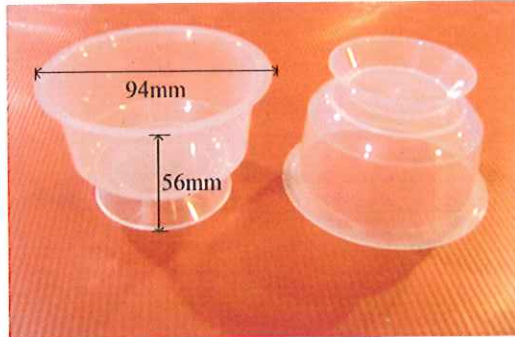

PRODUCT DATA SHEET

Product Code : CP 150 (CUP ONLY)

Product Name : 190cc Dessert Glass ✓

Raw Material Used : Polypropylene (PS) ✓

Colour : Clear

Product Dimensions : Diameter - 94mm  
: Height - 56mm

Packing : +/-25 pcs x 24 pkts ✓

**PRODUCT DATA SHEET**

- Product Code : LID (R) - TDG 1 ,
- Product Name : Raised Lid for TDG-1 Dessert Glass ,
- Raw Material Used : Polyethylene Terephthalate (PET) ,
- Colour : Clear ,
- Product Dimensions : Dia : 97mm ,  
: Length : 30mm ,
- Packing : +/-100 pcs x 20 pkts ,
- Carton Dimension : 483mm x 432mm x 385mm ,
- Net Weight / piece : +/- 3.2gramme ,
- Food Contact Compliances : Complies with the overall migration requirements stated in European Commission Regulation (EU) No 10/2011 and its amendments. ,

**PRODUCT DATA SHEET**

Product Code : TDG 1 (CUP ONLY)

Product Name : 170cc Dessert Glass

Raw Material Used : Polypropylene (PP)

Colour : Clear

Product Dimensions : Diameter - 94mm  
: Height - 56mm

Packing : +/-10 pcs x 50 pkts