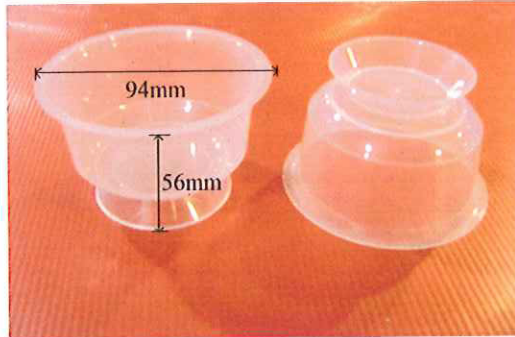

PRODUCT DATA SHEET

Product Code : TDG 1 (CUP ONLY)

Product Name : 170cc Dessert Glass

Raw Material Used : Polypropylene (PP)

Colour : Clear

Product Dimensions : Diameter - 94mm
: Height - 56mm

Packing : +/-10 pcs x 50 pkts

Carton Dimension : 470mm x 470mm x 407mm

Net Weight / piece : +/- 7.9 gramme

Food Contact Compliances : Complies with the overall migration requirements stated in European Commission Regulation (EU) No 10/2011 and its amendments, and also US FDA 21 CFR 177.1520.